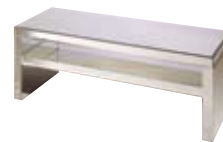

Jazz

MIRRORED FURNITURE

Jazz

MIRRORED FURNITURE

Create a little magic for your home with the Jazz collection of mirrored occasional furniture. Designed to look great upstairs or downstairs this eclectic range combines function and fun throughout the home.

H 67cm
W 46cm
D 45cm

Console Table on Legs

Code JAZ 061

H 75cm
W 102cm
D 35cm

Dressing / Console Table

Code JAZ 105

H 75cm
W 101cm
D 39cm

Coffee Table

Code JAZ 074

H 44cm
W 120cm
D 50cm

Side Table with Shelf

Code JAZ 076

H 63cm
W 49cm
D 45cm

3 Drawer Wide Chest

Code JAZ 143

H 81cm
W 102cm
D 51cm